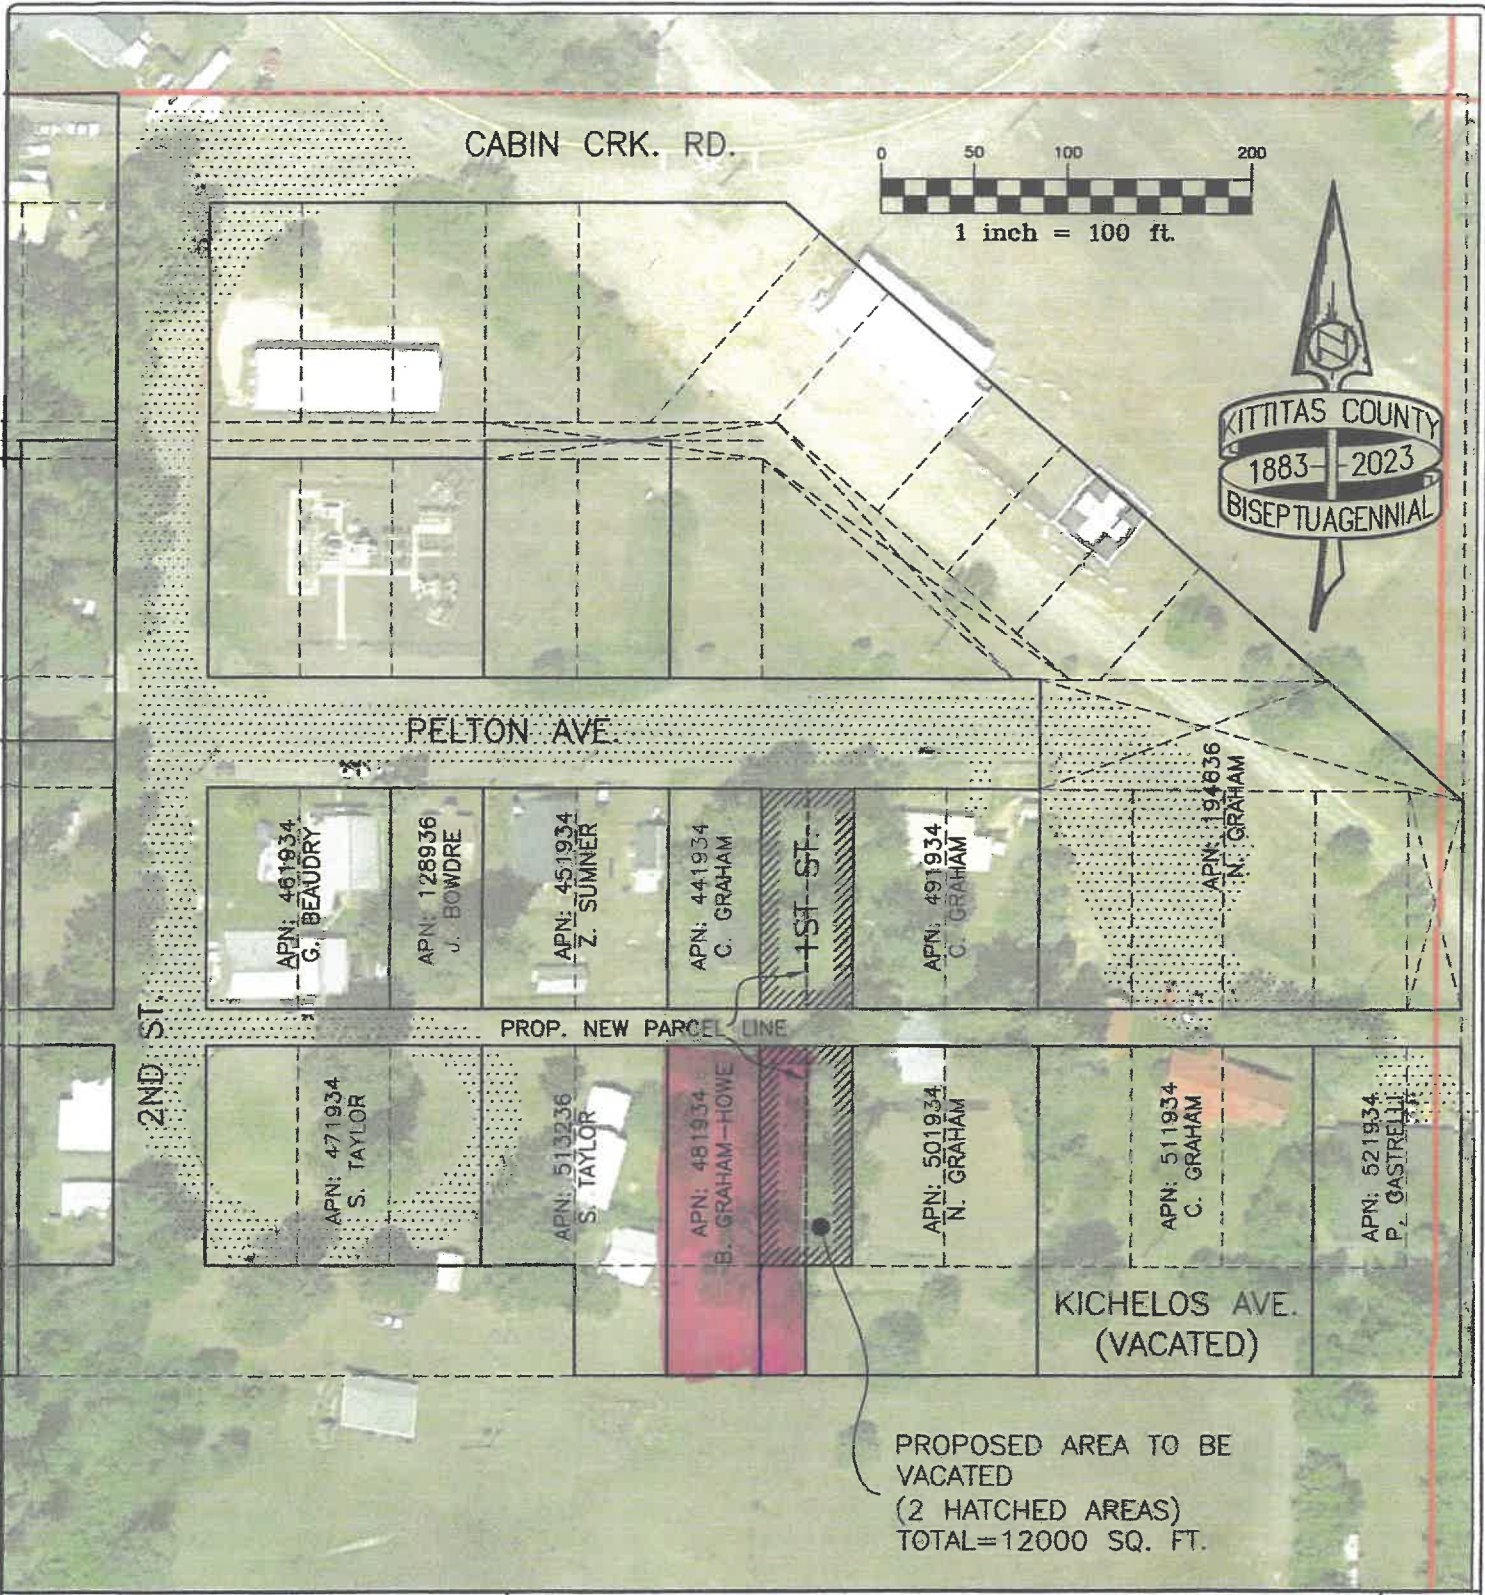

A

KITITAS COUNTY PUBLIC WORKS
 411 N. RUBY ST., ELLENSBURG WA 98926
 (509) 962-7523 www.co.kititas.wa.us

NAME **1ST STREET VACATION**
EASTON, WA 98925

PT NE1/4 SEC 14, T20N, R13E., W.M.	
DRAWING TYPE	EXHIBIT DRAWING
PARCEL NO. 441934 et al	SCALE: 1"=100'
MAP I.D. 20-13-14050-0401 et	DATE: 08/01/2023
DRAWN BY: J. TURNBULL	CHECKED: J. TURNBULL

SHEET	1
OF	1
SHEETS	
PROJECT	